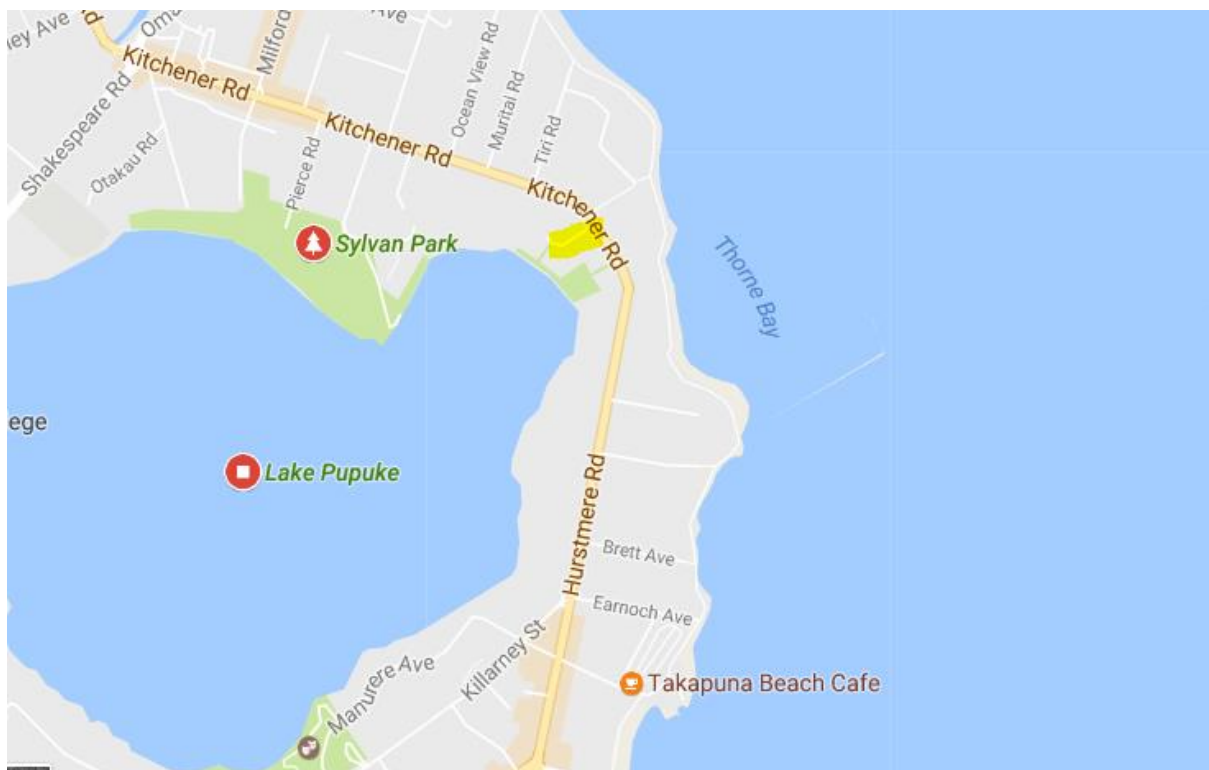

Trailer Parking Guidelines

Waka Drop off zone

Takapuna Boat ramp (by café)

There are parks allocated on the boat ramp to allow trailers to drive in and park. There will be club members onsite to assist with offloading waka. Waka can then be taken by trolley along the beach.

Trailer parking

Thursday night drop off – Henderson Park

Friday night drop off – Quarry

You will need to contact Bush on 0274416169 to gain access once at the site.

Saturday night drop off – Quarry

A volunteer will be stationed at the entrance to assist with access.

Maps of Quarry Location